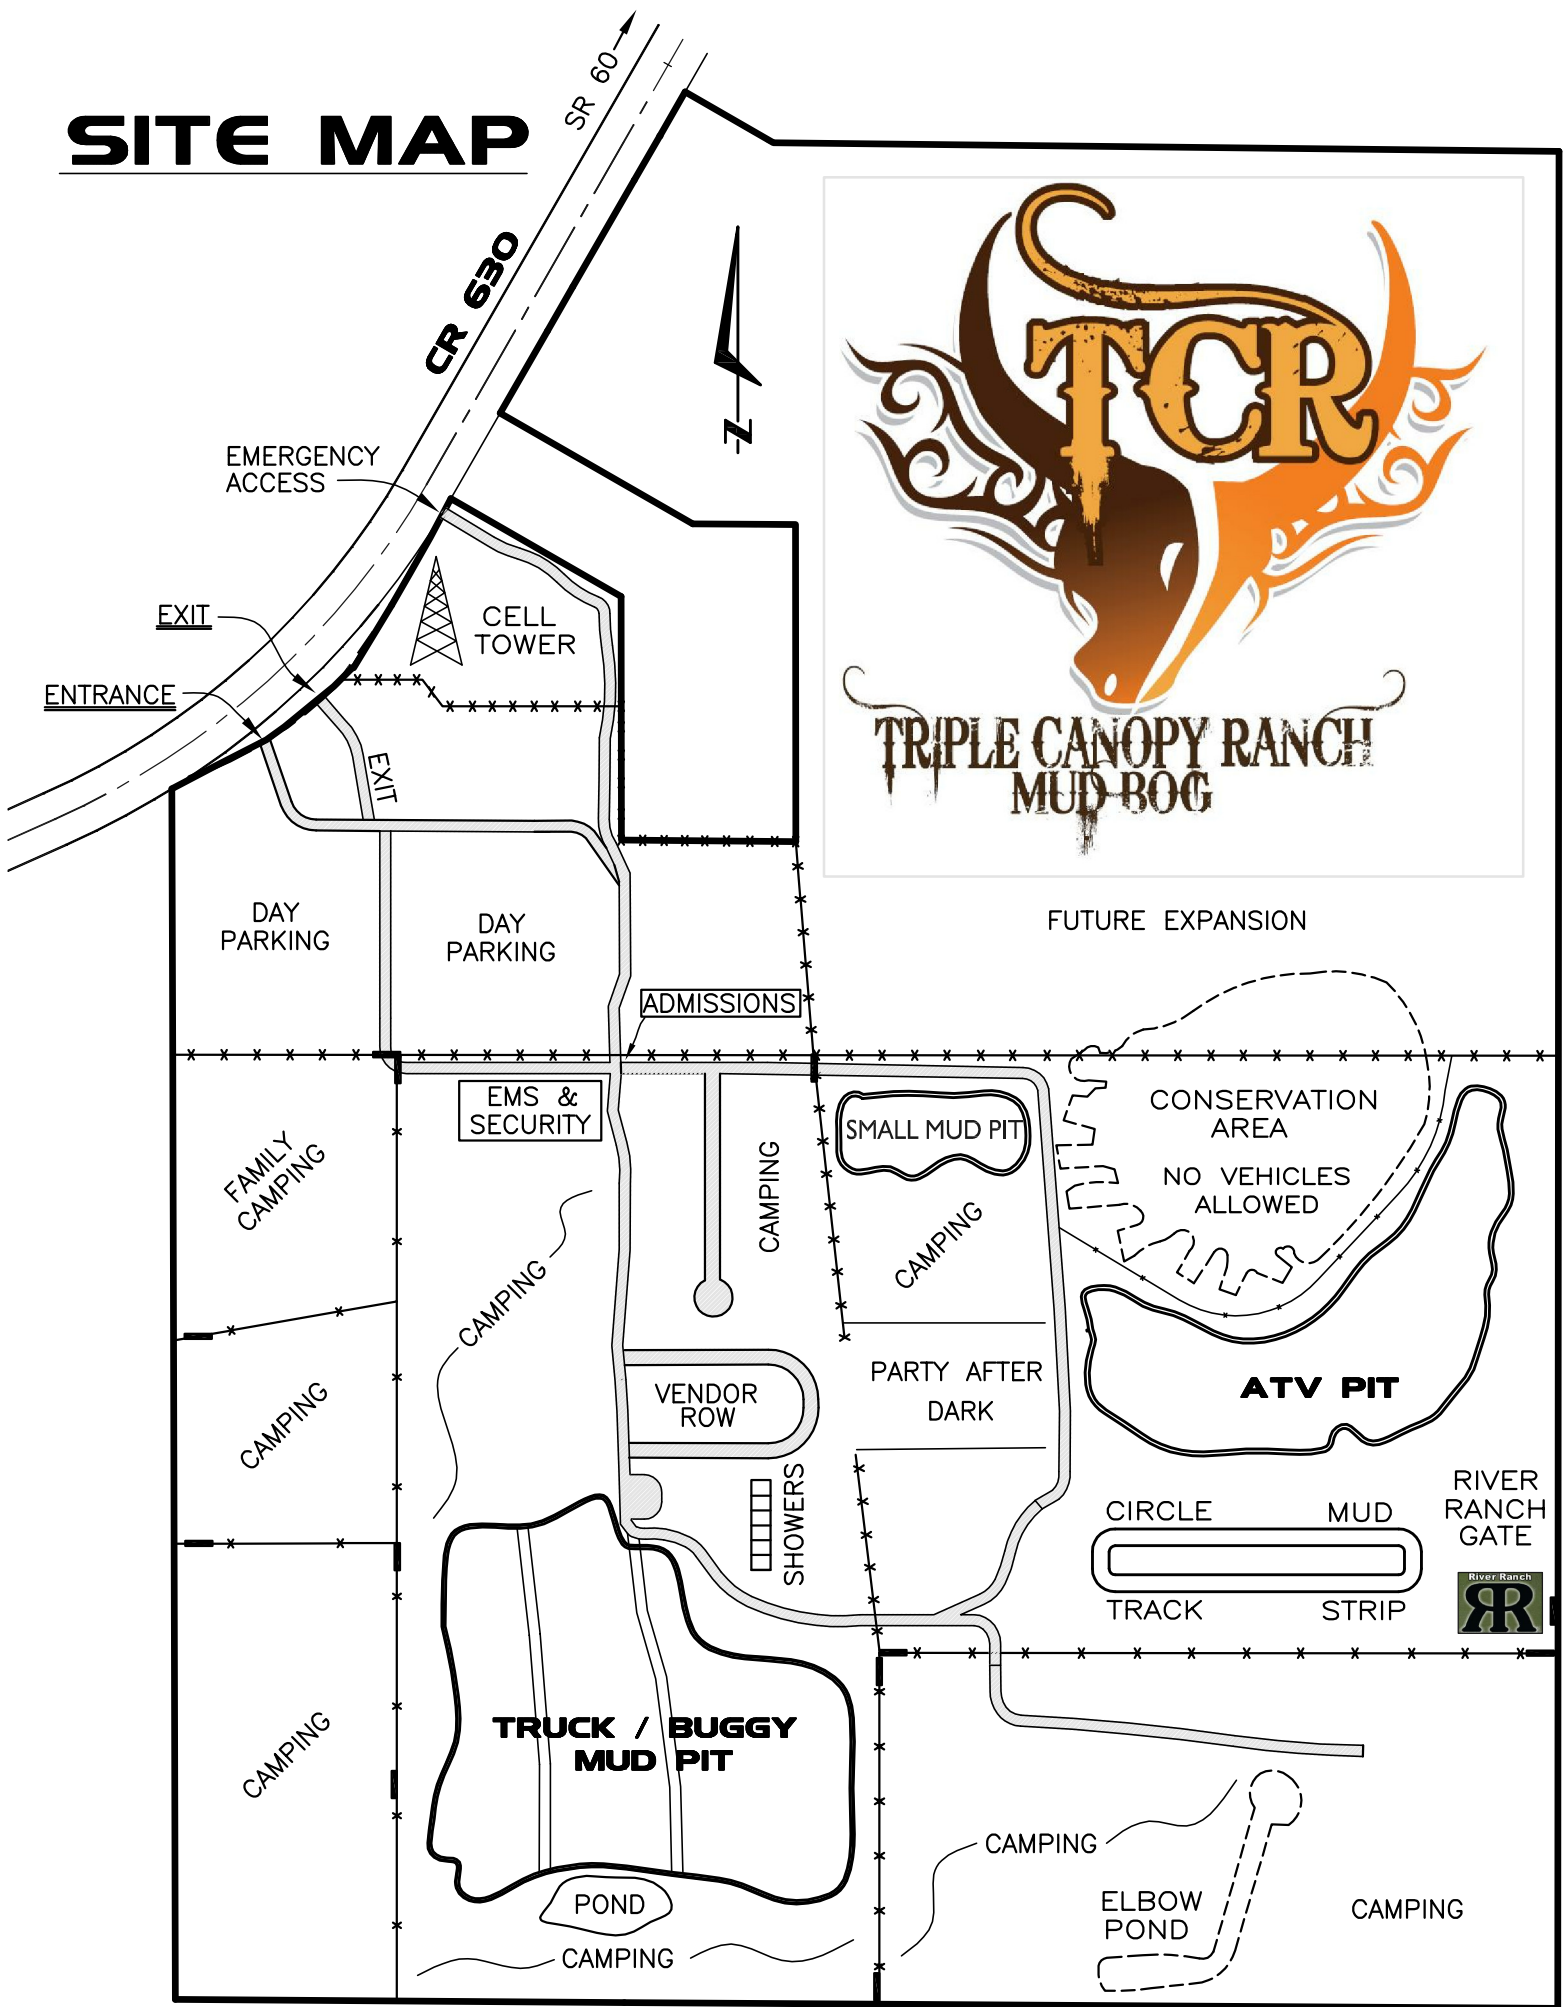

# SITE MAP

FUTURE EXPANSION

CONSERVATION AREA  
NO VEHICLES ALLOWED

**ATV PIT**

RIVER RANCH GATE